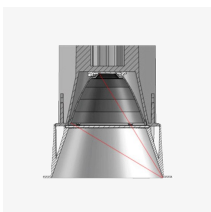

**LAOS 12**

Adjustable

**SPECIFICATIONS**

Version	LAOS 12
Control	ON-OFF, PUSH & DALI
LED type	LED COB
Power (W)	12
mA	300
Driver	Not included
Color temperature	3000K
Real lumens (lm)	980
CRI	CRI >80
Beam angle	25°
Finishes	Black
Measures (mm)	93x66
Cutout hole (mm)	78x86
Weight (Kg)	0.35
Body	Aluminium
Diffuser	PC Clear
IP	IP40
Temperature range	-10°C +40°C
Warranty	3-years

High visual comfort

Driver included

Cable clamp

Quick connector