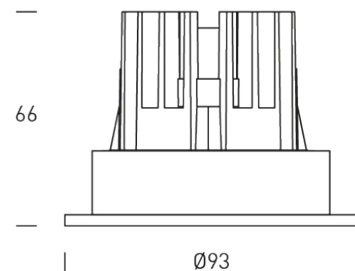

LAOS 12

Adjustable

SPECIFICATIONS

Version	LAOS 12
Control	ON-OFF, PUSH & DALI
LED type	LED COB
Power (W)	12
mA	300
Driver	Not included
Color temperature	3000K
Real lumens (lm)	980
CRI	CRI >80
Beam angle	25°
Finishes	Black
Measures (mm)	93x66
Cutout hole (mm)	78x86
Weight (Kg)	0.35
Body	Aluminium
Diffuser	PC Clear
IP	IP40
Temperature range	-10°C +40°C
Warranty	3-years

ACCESSORIES

DETAILS